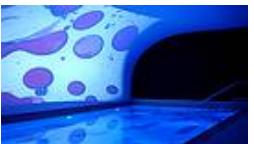

the**NightLab**

LED Pool Illumination

A pool in which the water keeps on changing colour?

No problem with LED technology.

the**NightLab** has colour changing programs with stylish cross-fading, pastel colours and sophisticated compositions. Differentiated control of single LED's is easy, as well as the continuation of the lighting theme with LED in the dry area of the pool environment.

Private Villa at Ibiza

Zoom

Zoom

Zoom

Diverse **Fassadenbeleuchtungen**

Zoom

Zoom

Zoom

Zoom

Fürthermare Fürth

Zoom

Zoom

Zoom

more informations > [here](#).

Wellness Hotel Sonnengut Bad Birnbach