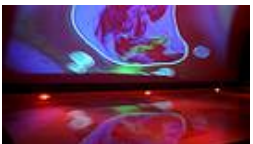

Fürthermare Fürth

Zoom