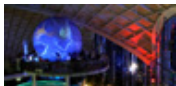

Zoom

Pool Illumination

The water always reemerges in new and fascinating colours. [» more](#)

Zoom

Dome Projection

Dome Projections are impressive and calming. An absolute highlight. [» more](#)

Zoom

Fog Projections

Special projections on a wall of fog are always unique. [» more](#)

Zoom

Spa Projections

Artful Light Installations are a Highlight for any thermal Spa. [» more](#)

Zoom

Globe Projection

A magical Light Installation with meditative and spacy character. [» more](#)